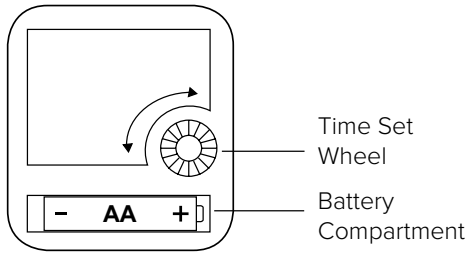

## Power up

1. Insert 1 fresh AA battery into your clock according to the polarity markings.
2. Turn the Time Set Wheel to set your time.

**Note:** The quartz movement will keep the clock running accurately. If the clock does not operate, or steadily loses time, replace the battery.