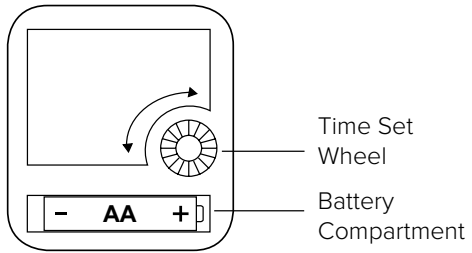

Power up

1. Insert 1 fresh AA battery into your clock according to the polarity markings.
2. Turn the Time Set Wheel to set your time.

Note: The quartz movement will keep the clock running accurately. If the clock does not operate, or steadily loses time, replace the battery.

Position

- Mount your clock on a wall using the hanging hole on the back of your clock.

Let's Be Social!

Follow us on our social media outlets for the latest promotions, product support, and awesome giveaways.

Specifications

- **Battery Requirements:** 1 AA (IEC LR6) required in the movement (Alkaline recommended)
- **Battery life:** 12 months

Care and Maintenance

- Always purchase the correct size and grade of battery most suitable for intended use.
- Clean the battery contacts and also those of your clock prior to battery installation.
- Ensure the battery is installed with correct polarity (+ and -).
- Remove battery from equipment when it is not used for an extended period of time.
- Promptly remove an expired battery.