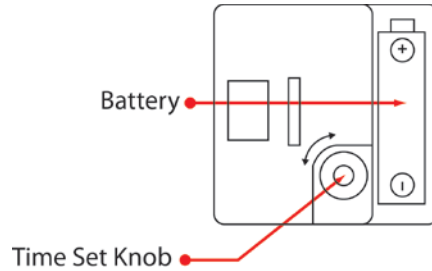

**QUARTZ CLOCK  
OPERATING INSTRUCTIONS  
Model: 87389**

**Battery:**

Insert one new AA Alkaline battery according to the polarity marked in the battery compartment.

**Time Set:**

Turn the time set knob to the desired time.