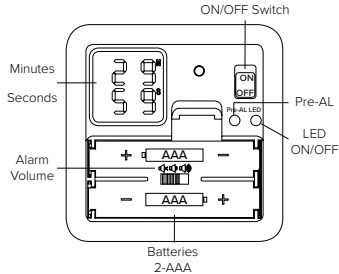

La Crosse®

CUBE TIMER

Models: 919-186-60WH & 919-186-30BLK

DC: 081618

Check out our SUPPORT tabs: bit.ly/919-186-60wh & bit.ly/919-186-30blk

Page 2

ACTIVATE/DEACTIVATE CUBE TIMER

1. Install 2 AAA batteries according to polarity markings.
2. Move ON/OFF Switch to ON position.
3. Select your timer duration by flipping the cube until you see your desired time on top. The countdown will begin automatically.