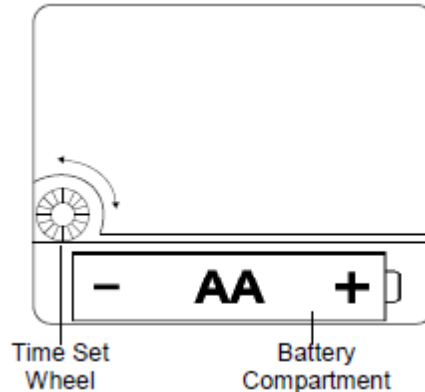

BBB85456 FAQs

The links below will work in most PDF viewers and link to the topic area by clicking the link. We recommend Adobe Reader version 10 or greater available at:

<http://get.adobe.com/reader>

CONTENTS

BBB85456 FAQs	1
How long will the battery last?.....	1
Will this clock provide time around the world?.....	1
Power Requirements	1
Why do the hands spin?	1
How do I set the time?	1

How long will the battery last?

- ✓ A good AA alkaline battery will last over 12 months.

Will this clock provide time around the world?

- ✓ The time is set manually. The clock may be set for any time around the world.

Power Requirements

- ✓ 1 AA Alkaline battery for the clock

Why do the hands spin?

- ✓ Hands may spin if the battery is underpowered or over powered.
- ✓ Use only Alkaline batteries in the clock.

How do I set the time?

- ✓ Spin the wheel on the back of the movement to set the time.